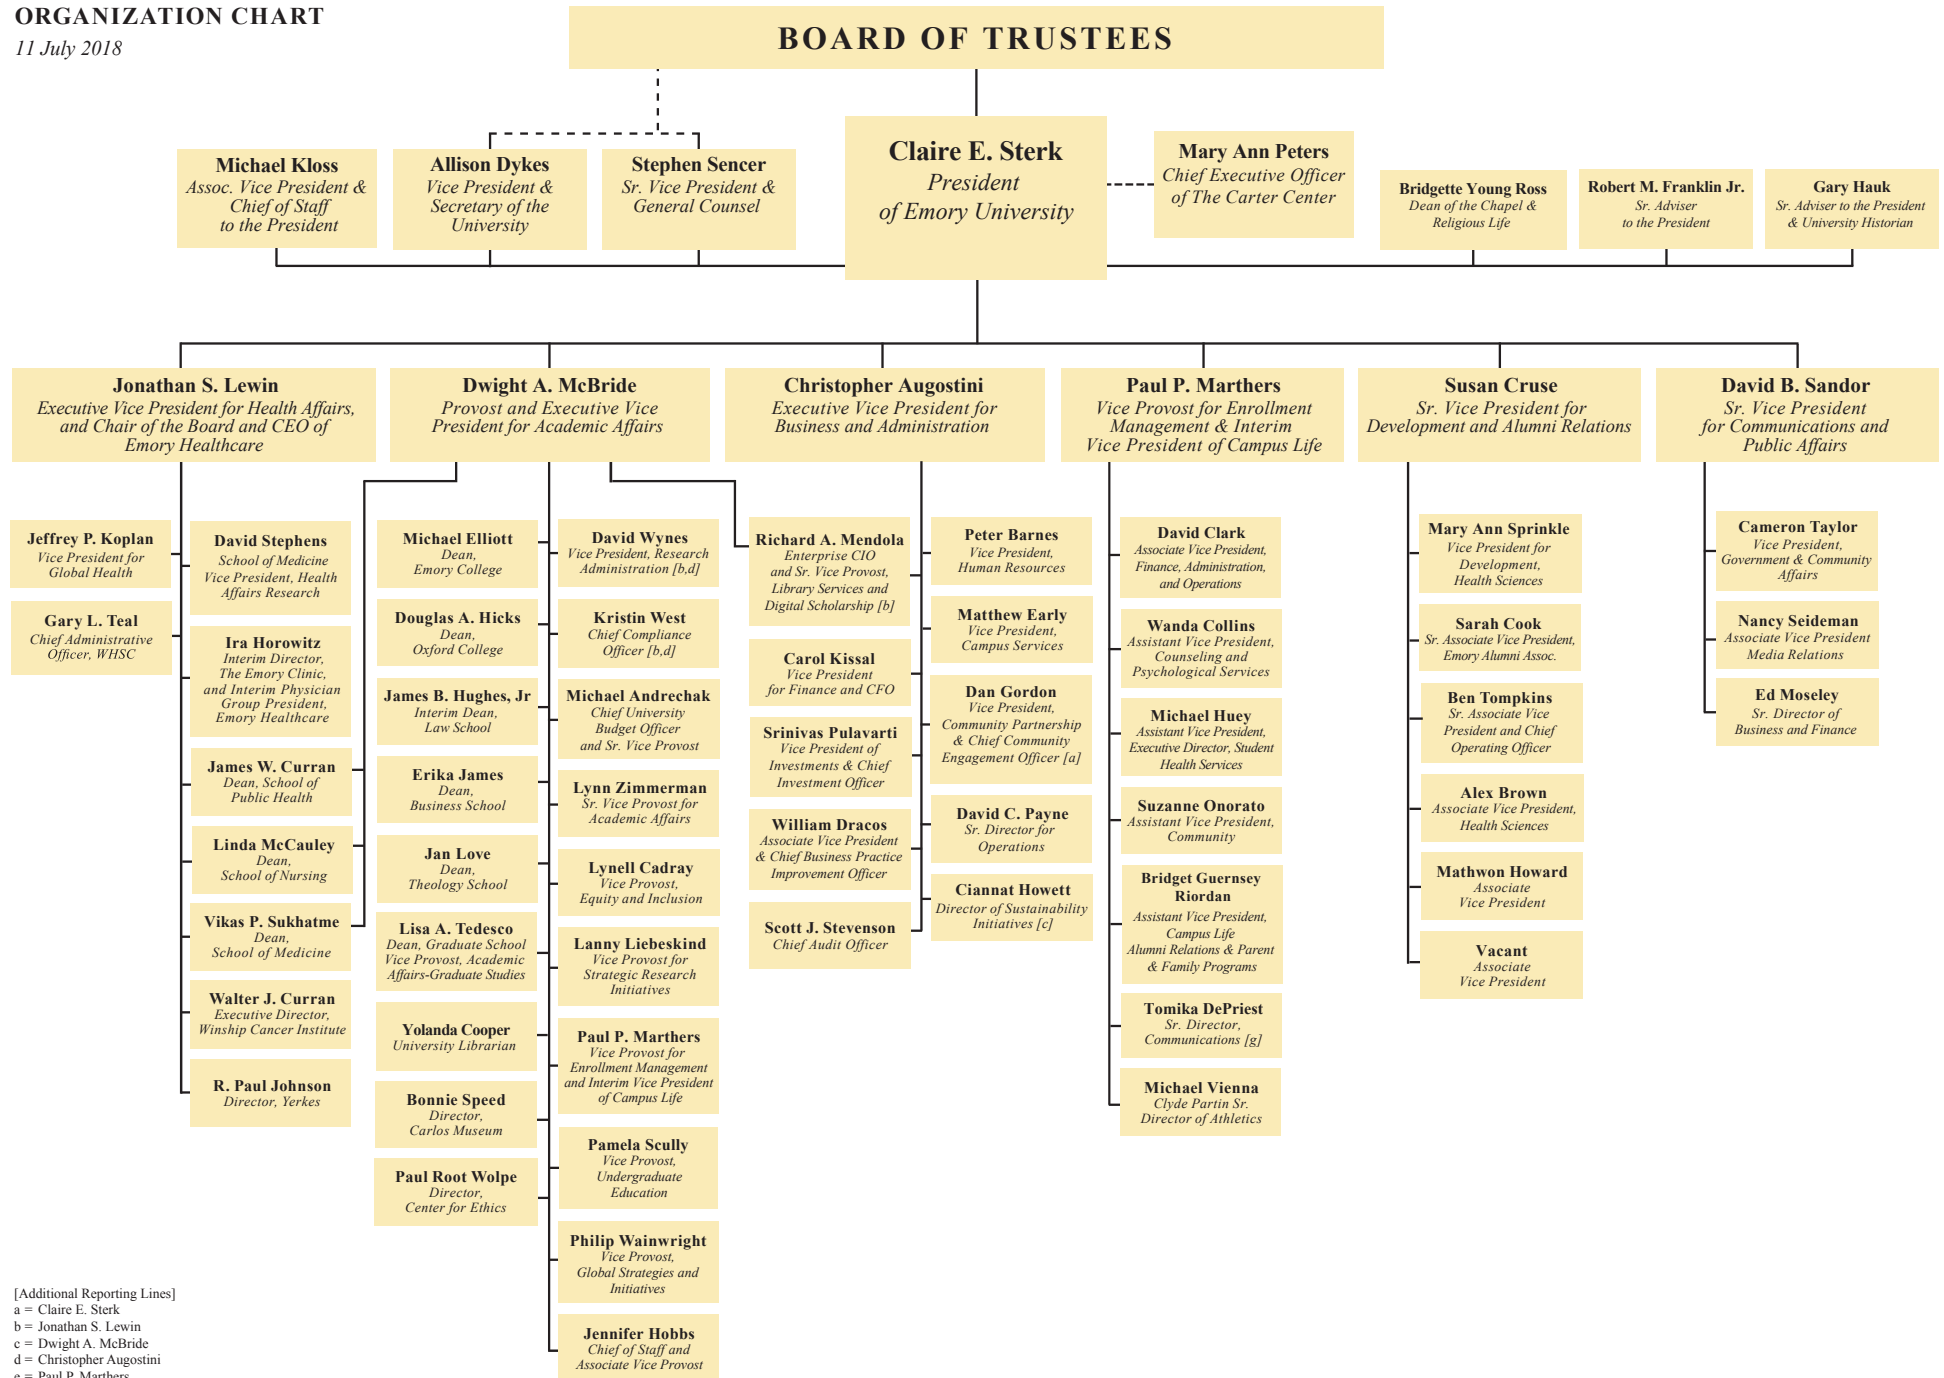

# Emory University

## ORGANIZATION CHART

11 July 2018

[Additional Reporting Lines]

- a = Claire E. Sterk
- b = Jonathan S. Lewin
- c = Dwight A. McBride
- d = Christopher Augostini
- e = Paul P. Marthers
- f = Susan Cruse
- g = David Sandor
- h = Carter Center Board of Trustees